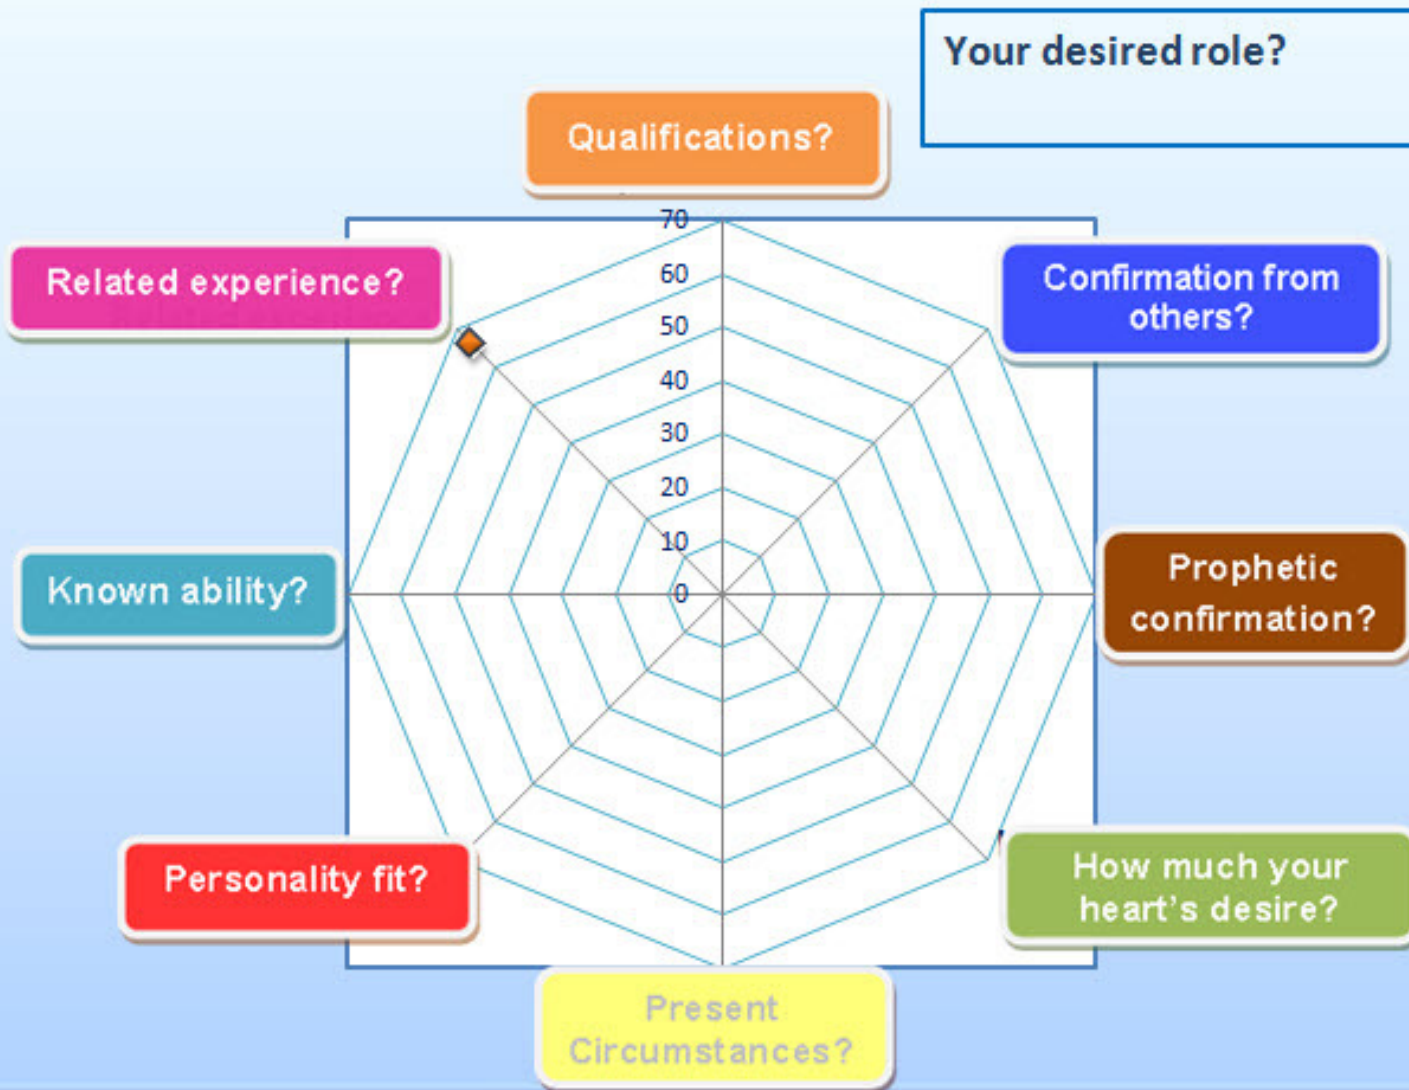

Want2get on? Confirmation Chart

Confirmation Chart

The idea of this chart is to test the strength of your calling to a specific career, e.g. teaching.

As Christians we believe that God can speak to us through many different ways, and this chart attempts to capture what God could be saying to you.

Gaining an understanding of how suitable you are to a specific career or calling can be a great way of discovering if God is leading you in this direction.

Each spoke denotes a different area of indication of potential suitability for you.

Scoring

For each category, place a mark to a corresponding number level.

E.g. If you have many relevant qualifications, you could place your mark on number 4 or 5. If you don't have few relevant qualifications etc. place your mark low down the scale.

Once all eight categories have been completed a spider's web effect is created. This will provide a quick glance into some strong indicators regarding your possible fit to a particular job.

What to make of the chart?

This chart should *only* be seen as a possible indicator of suitability or God's calling on your life. If you have a low score this could suggest a skills or qualifications gap, which can be rectified. On the other hand, it might indicate potential unsuitability for a certain career.

Take it away and pray about it!